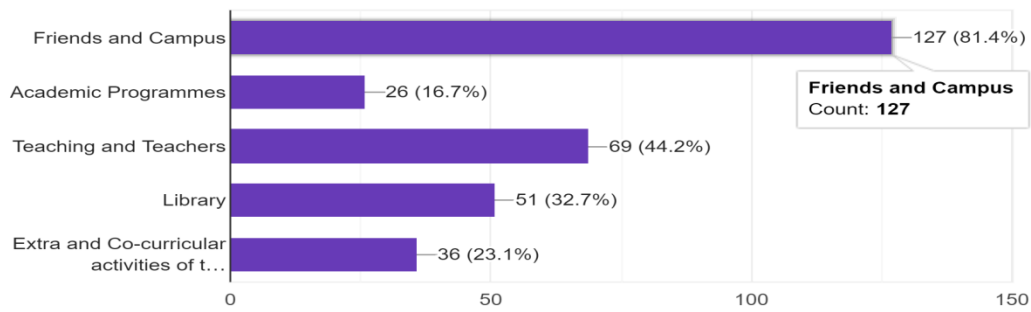

What do you miss most about your College?

156 responses